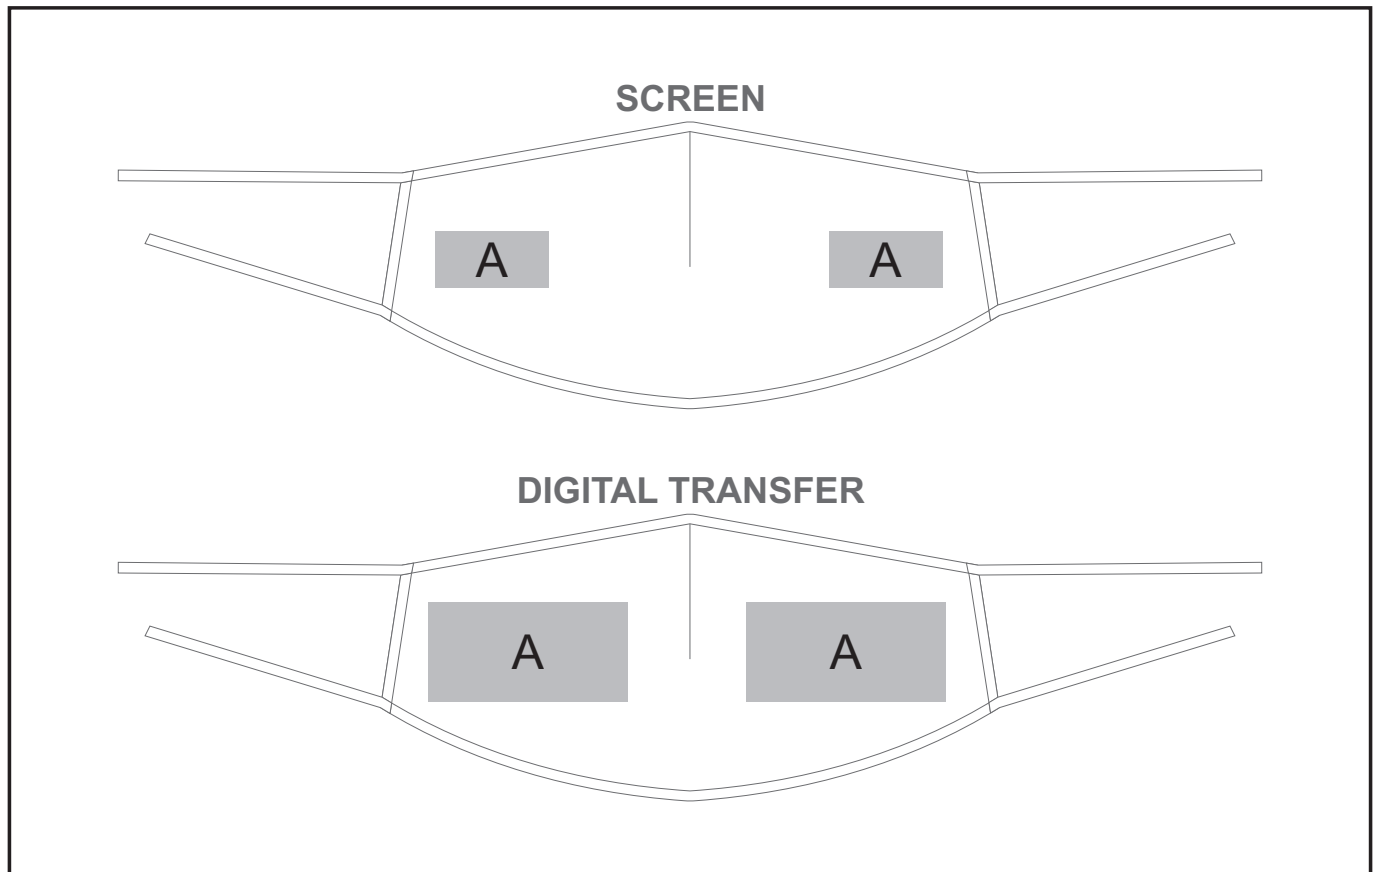

HWB-9921

Alto Adults Double Layer Face Mask

Need to know:

- Cannot guarantee 100% alignment due to inconsistency of item.
- Screen: Texture of item may affect the print.

Branding Options:

Position A

1. Digital Transfer (DTC-M) - Full Colour
Size: 70 wide x 35mm high
2. Screen Print (SA-M) - 1 Colour
Size: 40mm wide x 20mm high